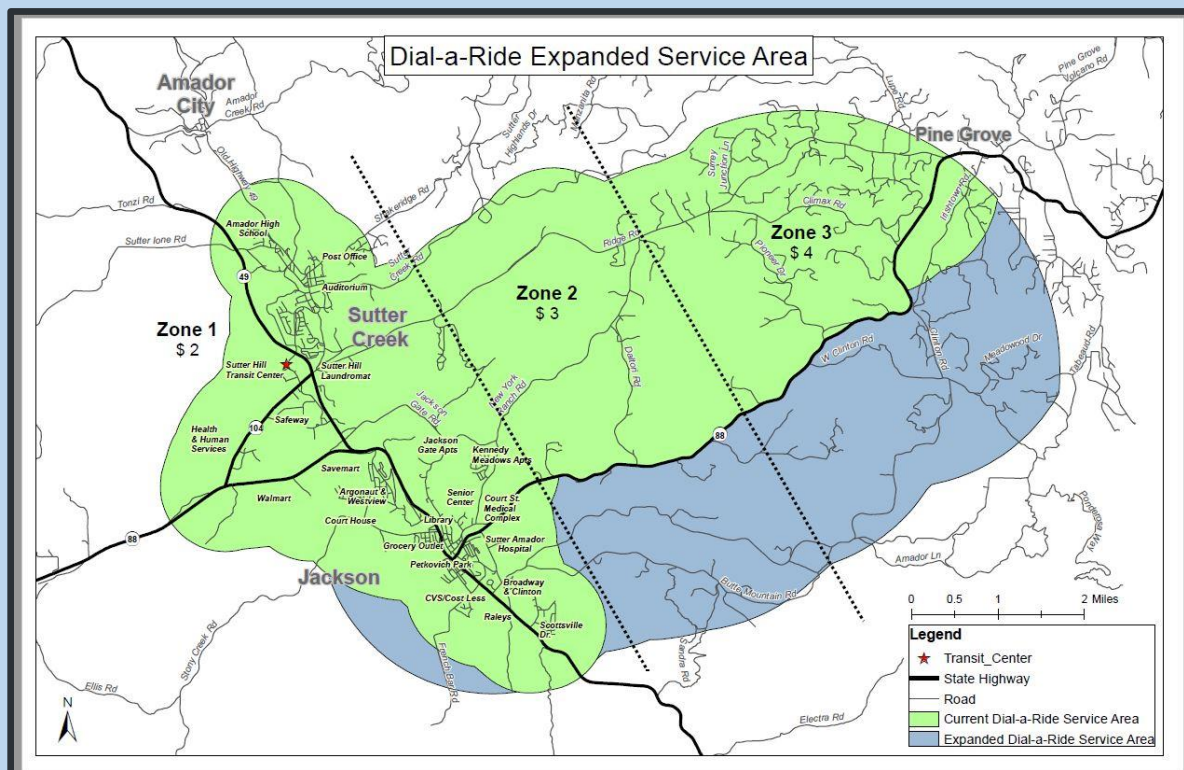

Dial-a-Ride is expanding!

In October 2019, The Amador Transit Board of Directors approved the expansion of Amador Transit's Dial-a-Ride service area. Now, qualified applicants living within a 2-mile radius of Highway 88 from Jackson to Lower Pine Grove can get mobile with Dial-a-ride! The map below shows the current Dial-a-Ride service area in green and the new expanded area in blue with fares ranging from \$2-\$4 per trip.

This door-to-door service is offered to qualified seniors and persons with disabilities who cannot use fixed route service.

Call in for more information. **209-267-9395 or 877-704-4297**

Dial-a-Ride applications can be found on our website at www.amadortransit.com or at both of our office locations:

Amador Transit

11400 American legion Dr.
Jackson Ca, 95642

Sutter Hill Transit Center

115 Valley View Way
Sutter Creek Ca, 95685